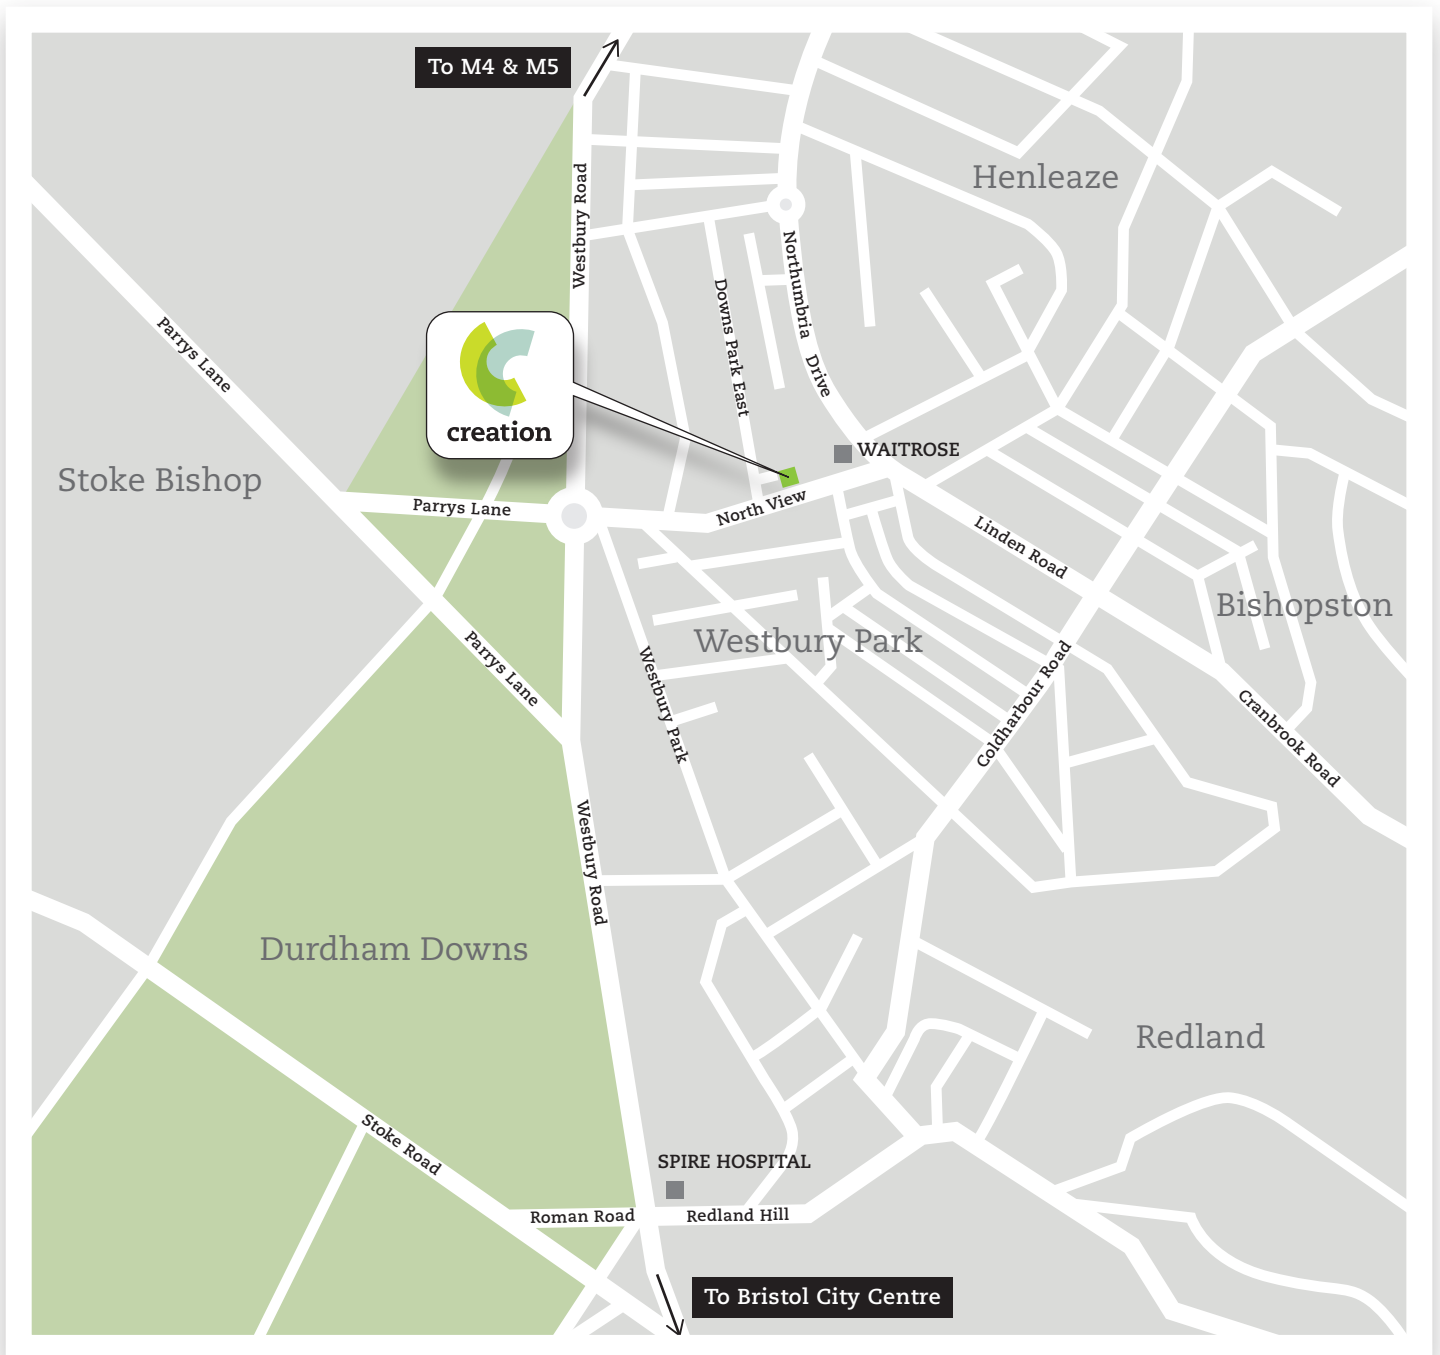

HOW TO FIND US

Creation Partnership

43 North View
Westbury Park
Bristol BS6 4PY

0117 3258001

www.creationdesign.co.uk

We are located on North View, Westbury Park, Bristol – near to Waitrose supermarket. Our office is on the upper floor above Haigh & Sons estate agents. To access our office you'll have to turn into Down's Park East and then the first right into an access lane behind the shops – we're about 20m on the right, you'll see our sign on the wall!